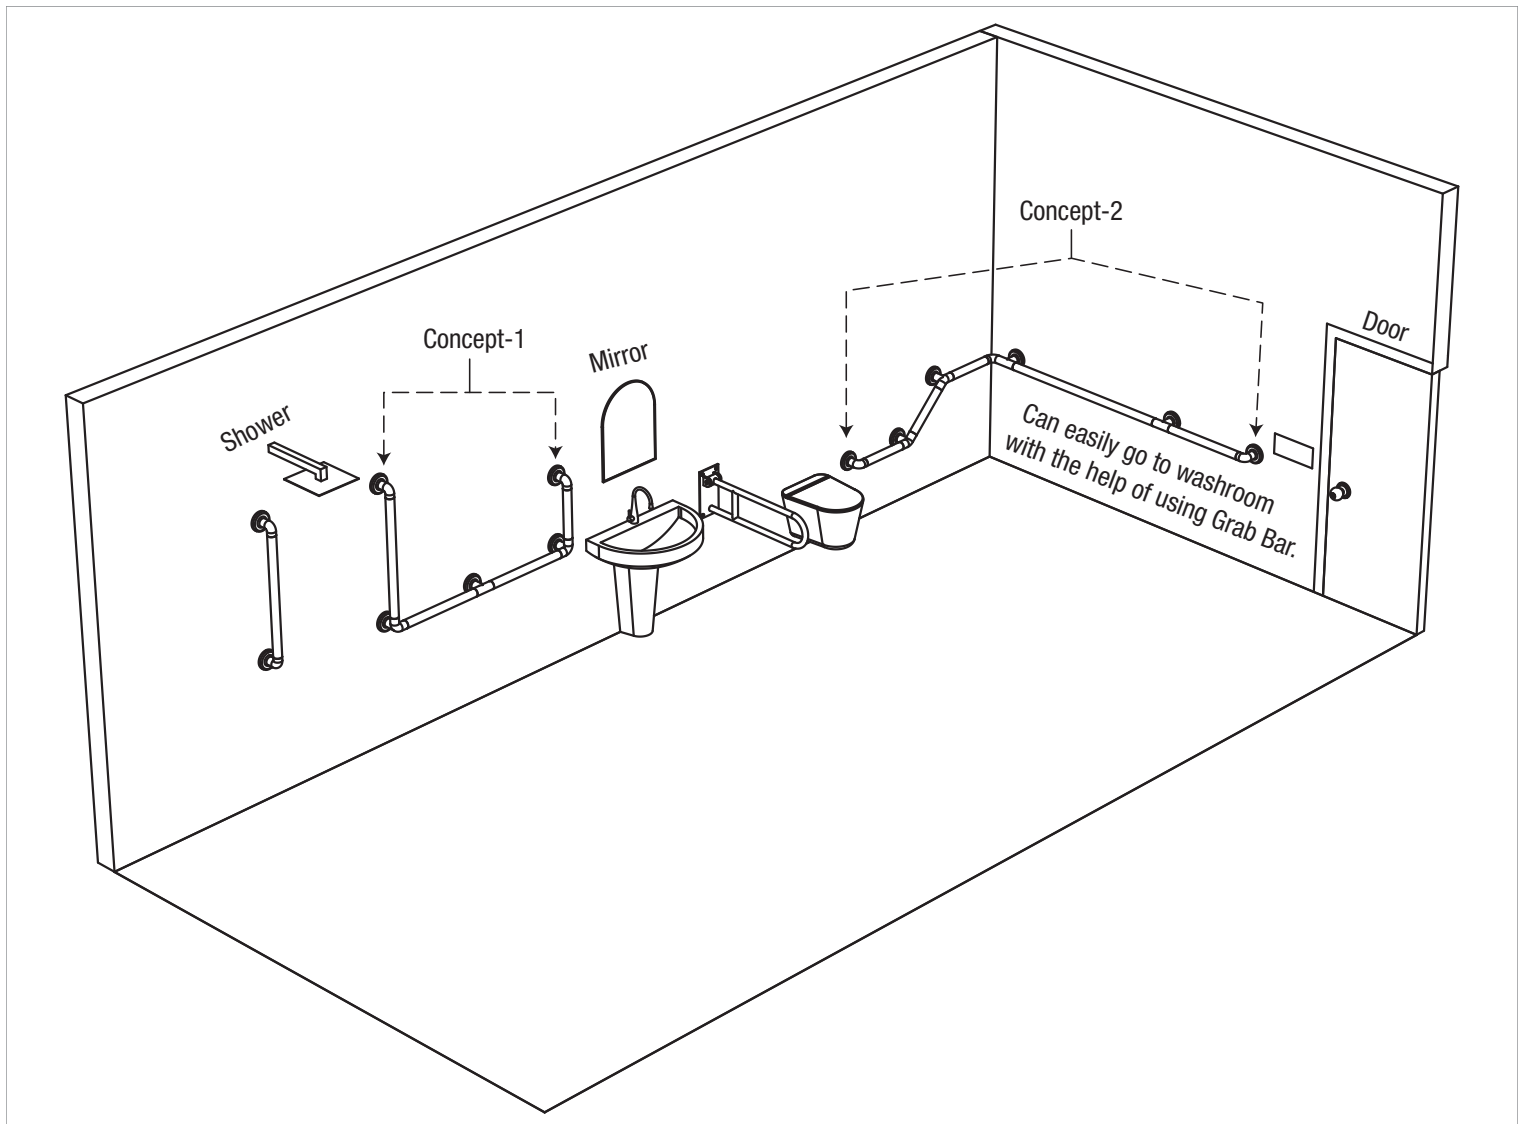

Art No.	Length	Height	Material	Colour			₹
56695	300 (12")	300 (12")	ABS	White	1	12	1950
56697	450 (18")	450 (18")	ABS	White	1	12	2190

Make Grab Bar as per your convenience