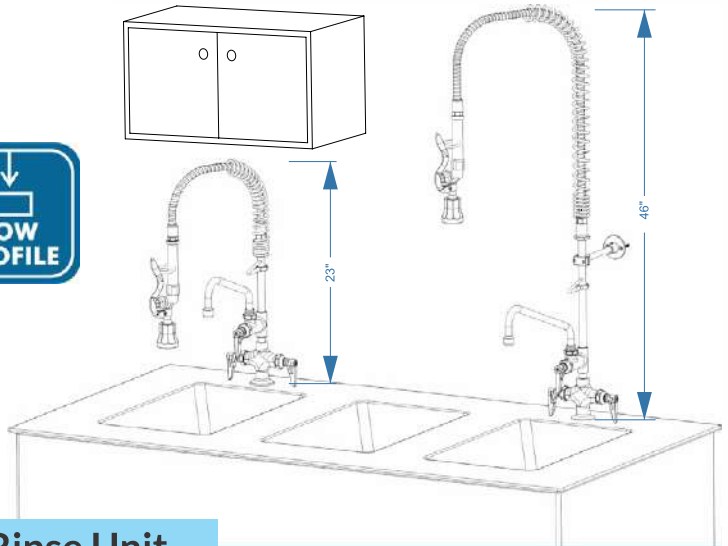

SPACE
SAVER

STANDARD
HEIGHT