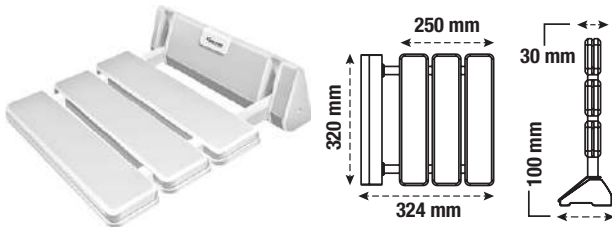

Art No.	Colour			₹
701	White	1	10	4590
Art No.	Replacement Part			₹
701.02 X 1	Spare replacement Kit (Fasteners Cover)			--

Chair/Stool Foldable

Wall Mounted

- Weight capacity upto 130kgs