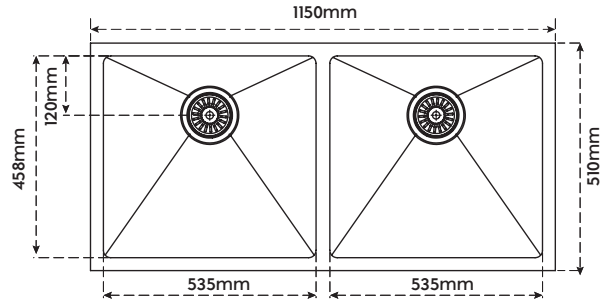

NEW

Art No.	Length	Width	Depth	Bowl Size	Capacity	Material	Finish			₹
28875	940 (37")	460 (18")	230 (9")	17" x 16.5" x 9"	82000 (41L x 2)	SS 304	Brushed	1	1	16690

NEW

Art No.	Length	Width	Depth	Bowl Size	Capacity	Material	Finish			₹
28880	1150 (45")	510 (20")	230 (9")	21" x 18" x 9"	112000 (56L x 2)	SS 304	Brushed	1	1	18260

Art No.	Length	Width	Depth	Bowl Size	Capacity	Material	Finish			₹
28910	460 (18")	405 (16")	230 (9")	16" x 14" x 9"	33000 (33L)	SS 304	Brushed	1	1	9950

Art No.	Length	Width	Depth	Bowl Size	Capacity	Material	Finish			₹
28915	535 (21")	460 (18")	230 (9")	19" x 16" x 9"	45000 (45L)	SS 304	Brushed	1	1	10890