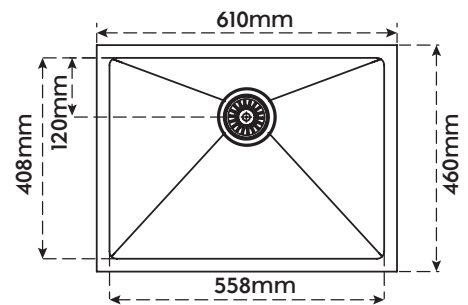

NEW

Art No.	Length	Width	Depth	Bowl Size	Capacity	Material	Finish			₹
28810	460 (18")	405 (16")	230 (9")	16" x 14" x 9"	33000 (33L)	SS 304	Brushed	1	1	9600

NEW

Art No.	Length	Width	Depth	Bowl Size	Capacity	Material	Finish			₹
28815	535 (21")	460 (18")	230 (9")	19" x 16" x 9"	45000 (45L)	SS 304	Brushed	1	1	9980

NEW

Art No.	Length	Width	Depth	Bowl Size	Capacity	Material	Finish			₹
28820	610 (24")	460 (18")	230 (9")	22" x 16" x 9"	52000 (52L)	SS 304	Brushed	1	1	10160

NEW

Art No.	Length	Width	Depth	Bowl Size	Capacity	Material	Finish			₹
28825	765 (30")	460 (18")	230 (9")	28" x 16" x 9"	66000 (66L)	SS 304	Brushed	1	1	12760

4 Side Slope

Water flows smoothly toward the drain from all directions.

2.5mm Thick Rim

Enhanced Strength, Better Stability and Long-Lasting Performance

Sound Absorber Pads

Reduces acoustic vibration from running water for quieter performance.