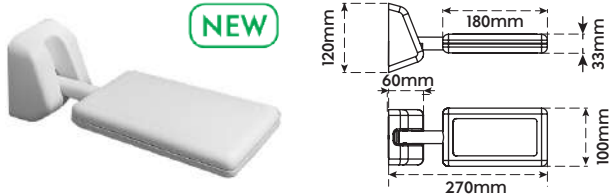

NEW

Art No.	Depth	Width	Height	Material	Colour			₹
708	270	100 (4")	120	ABS	White	1	25	1495