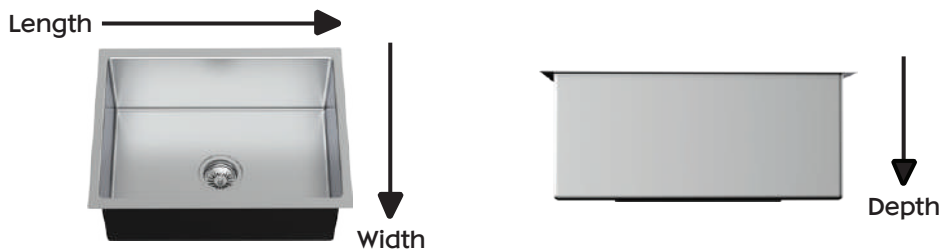

CUSTOMIZATION 3 - DRAIN HOLE POSITIONS

CUSTOMIZATION 4 - SIZE & COLOURS

Choose Colour

CHOICE OF PLACEMENT THE SINKS ON SHELF

NEW

Sink -Single Bowl

Art No.	Length	Width	Depth	Bowl Size	Capacity	Material	Finish			₹
28810	460 (18")	405 (16")	230 (9")	16" x 14" x 9"	33000 (33L)	SS 304	Brushed	1	1	9600