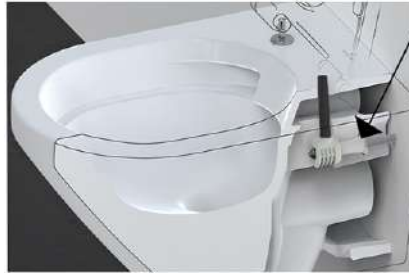

Rack Bolt Accessories Set

Art No.	Thread Size	Type	Material	Finish	📦	🔧	₹
9486	M 12	Outer	Multiple Material	Multiple Finishes	1	30	680