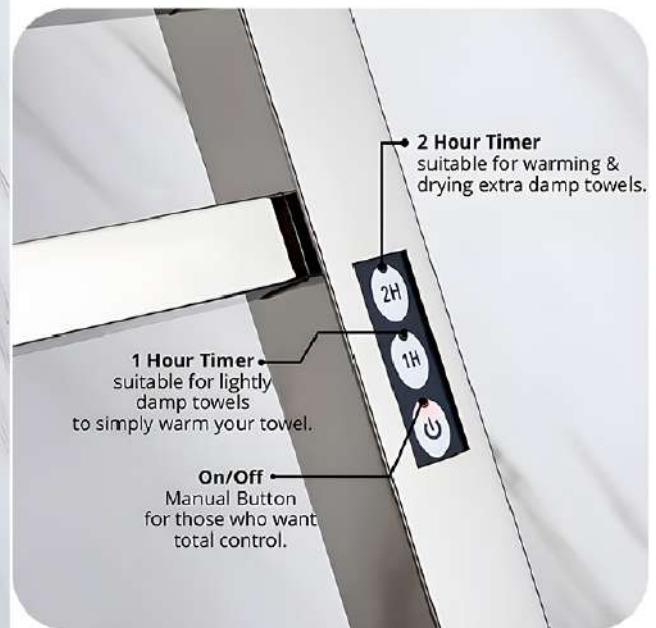

Scan for explanation video

NOW UPDATED TO A NEW MODEL-2721
SEE PAGE NO. 10

BUILT -IN SWITCH & TIMER

WITH LED INDICATORS ON OFF

Electric Heated Towel Rail Rack Square

2722 – 1.5 M Wire on Right Side | 2722 L – 1.5 M Wire on Left Side