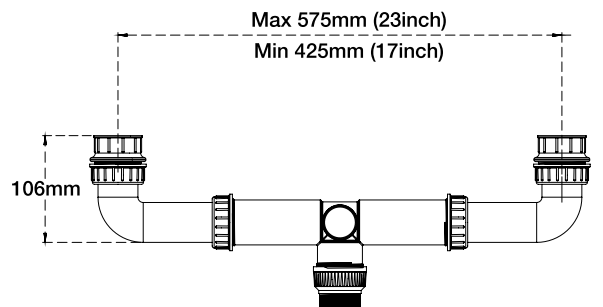

Art No.	Length	Width	Depth	Bowl Size	Capacity	Orientation	Material	Finish			₹
29072	940 (37")	460 (18")	200 (8")	16" x 14" x 8"	29000 (29L)	Left or Right	SS 304	Brushed	1	1	8490

Double Bowl Sink Kit