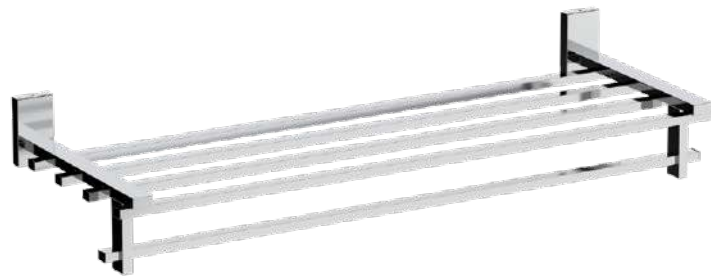

Robe Hook

Art No.	Finish	📦	📦	₹
2222	Polished CP	1	75	460

Towel Rail

Art No.	Length	Finish			₹
2224	600 (24")	Polished CP	1	16	1060

Toilet Paper Holder

Art No.	Finish			₹
2228	Polished CP	1	26	850

Towel Rack