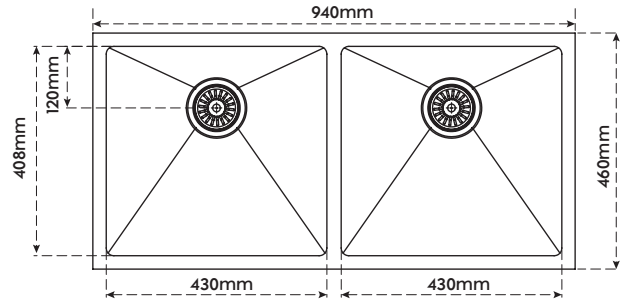

2.5mm Thick Rim

Enhanced Strength, Better Stability and Long-Lasting Performance

Sound Absorber Pads

Reduces acoustic vibration from running water for quieter performance.

NEW

Sink-Double Bowl

Art No.	Length	Width	Depth	Bowl Size	Capacity	Material	Finish			₹
28875	940 (37")	460 (18")	230 (9")	17" x 16.5" x 9"	82000 (41L x 2)	SS 304	Brushed	1	1	16690