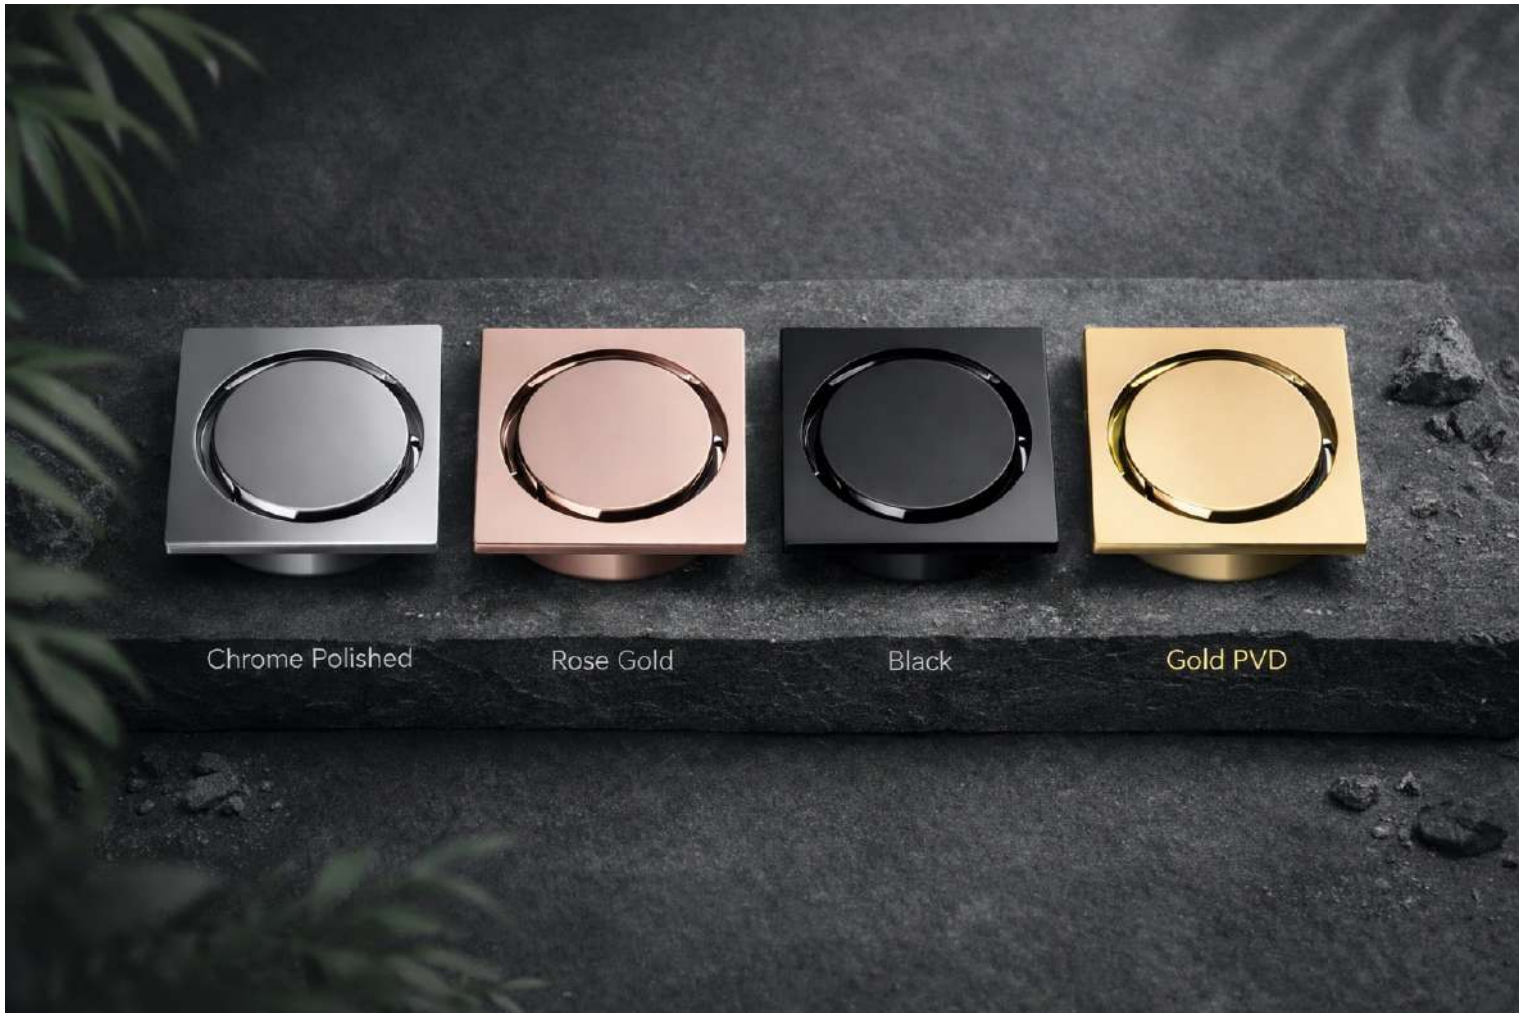

Drain Bloom

Art No.	Length	Width	Material	Finish			₹
41995 D2 CT	115 (4-1/2")	115 (4-1/2")	Brass	Polished CP	1	30	2350

Chrome Polished

Rose Gold

Black

Gold PVD

Aussie Drainer

Availbale with Cockroach trap (Art No 45225)