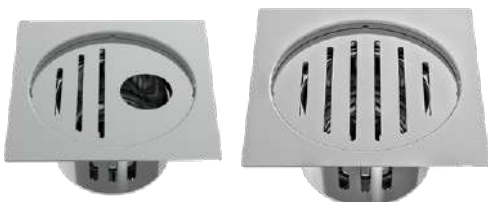

Drain Square Slotted-Flat

Art No.	Art with Hole	Length	Width	Material	Finish			₹
41608 S4 CT		80	80	SS 304	Brushed	1	60	245
39337 CT		100 (4")	100 (4")	SS 304	Brushed	1	60	370
48518	48519	125 (5")	125 (5")	SS 304	Polished	1	60	490
48545	48546	150 (6")	150 (6")	SS 304	Polished	1	50	510

Art No.	Description	Suitable for	₹
48520	Trap Assembly- 2 Bowls for Cockroach Trap	Suitable for 48516 42001 45225	260