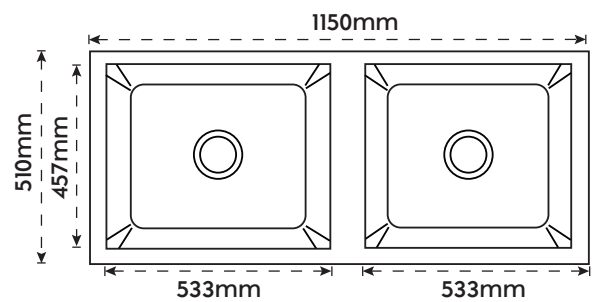

Art No.	Length	Width	Depth	Bowl Size 1	Bowl Size 2	Capacity	Material	Finish			₹
29027	1150 (45")	510 (20")	230 (9")	21" x 18" x 9"	21" x 18" x 9"	112000 (56L x 2)	SS 304	Brushed	1	1	22990