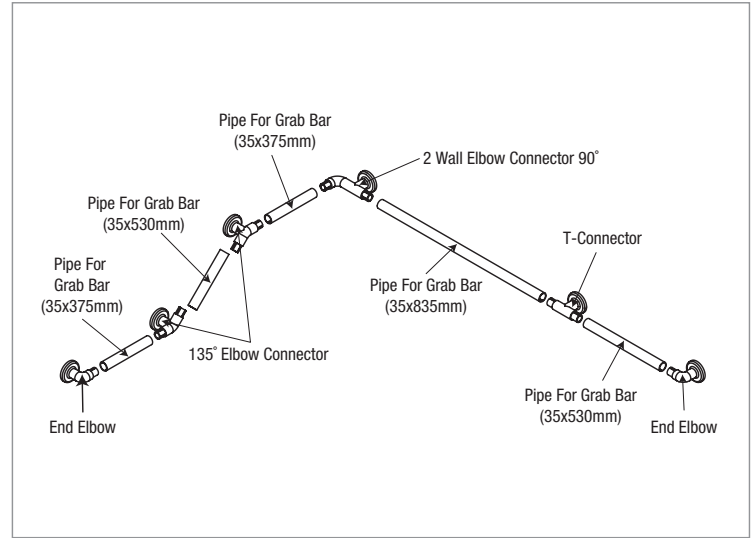

Breakup parts used in Concept 1 & 2

Pipe for Grab Bar

Art No.	Length	Dia	Material	Colour	📦	📦	₹
56740	170 (6-3/4")	35	ABS	White	1	48	320
56744	225 (9")	35	ABS	White	1	70	360
56747	300 (12")	35	ABS	White	1	48	520
56752	375 (15")	35	ABS	White	1	36	650
56755	530	35	ABS	White	2	32	1040
56757	835	35	ABS	White			1599

Art No.	Material	Colour	📦	📦	₹
56762	ABS	White	1	42	410