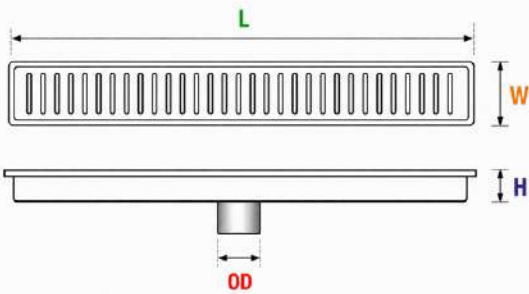

TECHNICAL DIMENSIONS

SIDE OUTLET

+91 98558 15554   feedback@vikingindia.com