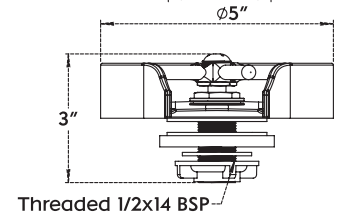

NEW

Wall Mount Commercial Kitchen Sink Single Hole

350 (14") L x 250 (10") W x 125 (5") D one Hole for Mixer Tap 150mm Gap

Art No.	Length	Width	Depth	Bowl Size	Capacity	Material	Finish			₹
C9300_1	17"	380 (15")	125 (5")	14" X 10" x 5"	11.5 L	SS 304	Brushed			6190
C9300_6	17"	380 (15")	125 (5")	14" X 10" x 5"	11.5 L	SS 304	Brushed			6190

- Most efficient rinser.
- Install on either hot or cold water supply lines.
- Mounts on a standard countertop hole.
- Useful to rinse a wide variety of cups, bottles and glasses.

Glass Rinser for Kitchen Sinks

Art No.	Thread Size	Dia	Length	Material	Finish	Colour			₹
C4400-V2	15 (1/2")	125 (5")	150 (6")	ABS	Matt Black	Black	1	10	2890

- Expandable on Cooktop to reach all stations
- Foldable to Save Space

Art No.	Thread Size	Material	Finish			₹
29242	15 (1/2")	SS 304	Brushed	1	4	7850

Pot Filler- Aquareach

can cover max. 600mm area in 180degree