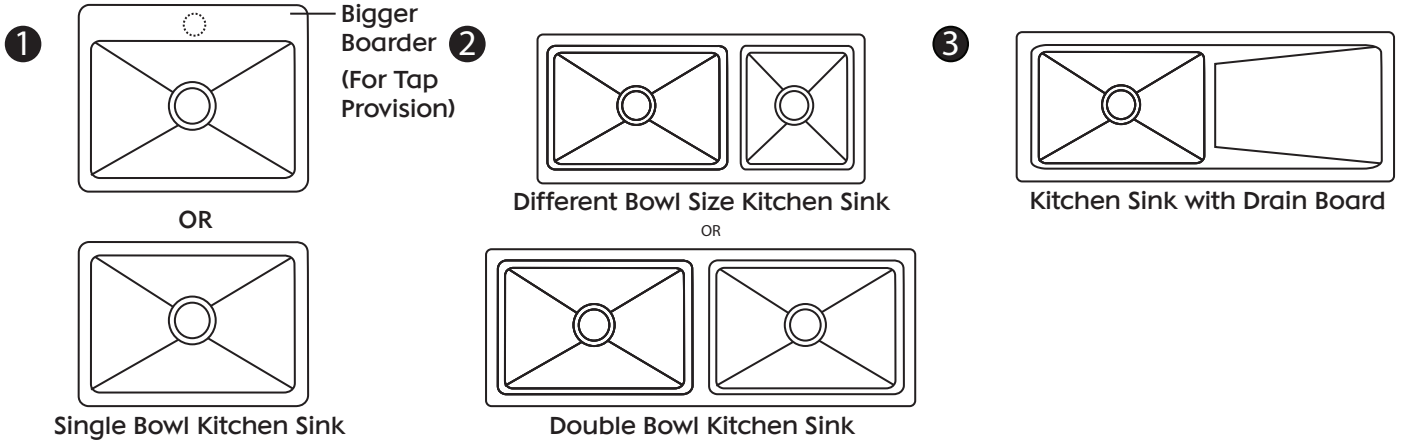

CUSTOMIZATION 1 - DESIGN OR STYLE