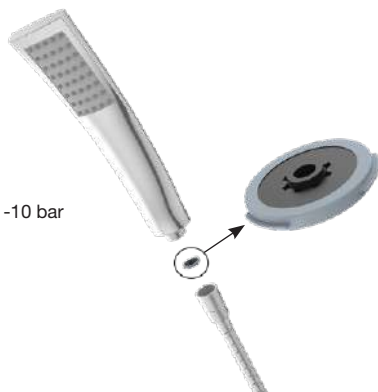

- For pressure 1-10 bar

Flow Controller

Art No.	Thread Size	Colour	Flow			₹
22183	15 (1/2")	Black	6L/Min	15	540	135
22183-2	15 (1/2")	Olive	2L/Min	15	540	135
22183-3	15 (1/2")	Brown	3L/Min	15	540	135
22183-4	15 (1/2")	Black Grey	4L/Min	15	540	135
22183-9	15 (1/2")	Orange	9L/Min	30	600	135

Art No.	Thread Size 1	Type 1	Thread Size 2	Type 2	Length	Material	Finish			₹
22185	15 (1/2")	Inner	15 (1/2")	Outer	40 (1-1/2")	Brass	Polished CP	30	600	235