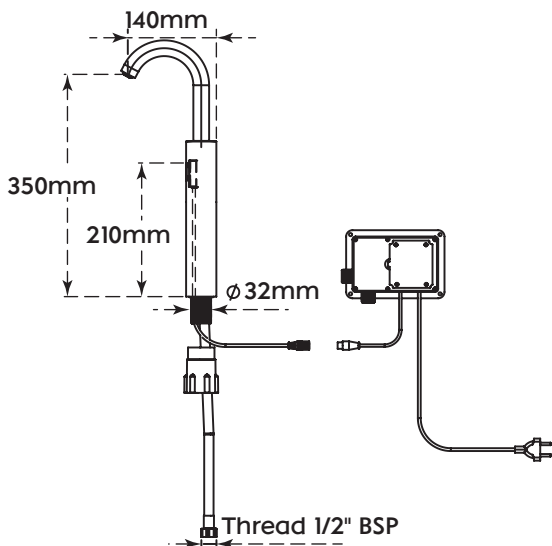

Tall Body Sensor Faucet for Counter Top Basin - Plump

Sensing Range 150 mm

Art No.	Thread Size	Material	Finish	Box	Carton	₹
52852	15 (1/2")	Brass	Polished CP	1	9	10490