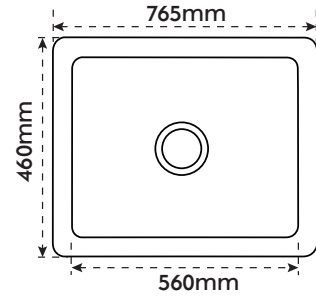

Sink-Single Bowl

Art No.	Length	Width	Depth	Bowl Size	Capacity	Material	Finish			₹
28925	765 (30")	460 (18")	230 (9")	28" x 16" x 9"	66000 (66L)	SS 304	Brushed	1	1	13490

Sink-Double Bowl

Art No.	Length	Width	Depth	Bowl Size 1	Bowl Size 2	Capacity	Material	Finish			₹
29020	940 (37")	460 (18")	230 (9")	17" x 16.5" x 9"	17" x 16.5" x 9"	82000 (41L x 2)	SS 304	Brushed	1	1	21480