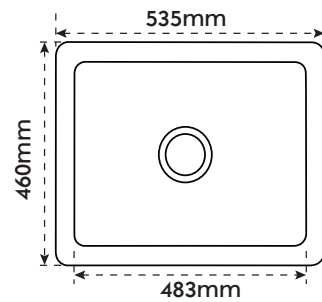

NEW

Sink-Double Bowl

Art No.	Length	Width	Depth	Bowl Size	Capacity	Material	Finish			₹
28880	1150 (45")	510 (20")	230 (9")	21" x 18" x 9"	112000 (56L x 2)	SS 304	Brushed	1	1	18260

Sink -Single Bowl

Art No.	Length	Width	Depth	Bowl Size	Capacity	Material	Finish			₹
28910	460 (18")	405 (16")	230 (9")	16" x 14" x 9"	33000 (33L)	SS 304	Brushed	1	1	9950