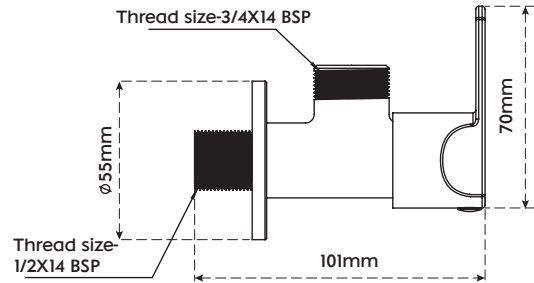

Art No.	Thread Size 1	Type 1	Thread Size 2	Type 2	Material	Finish	Box	Carton	₹
10944	15 (1/2")	Outer	20 (3/4")	Outer	Brass	Polished CP	2	60	935