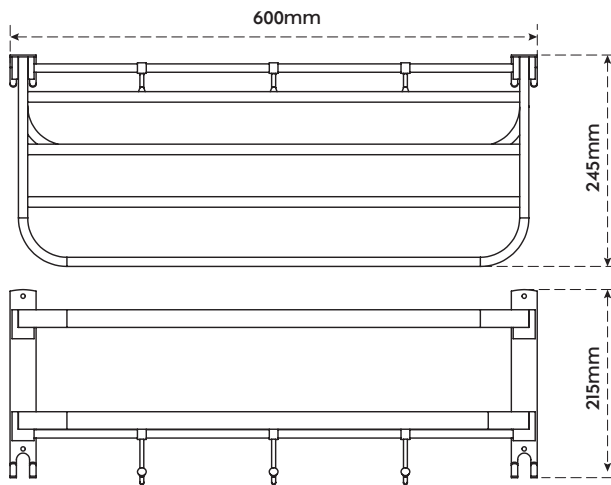

Electric Heated Towel Rail Rack Square

NEW

- Quick-Fit Size
1/4" Tube (OD)

RO Tap Deck

Art No.	Material	Finish			₹
29238	SS 304	Brushed	1		1150

NEW

Towel Rack Foldable

Art No.	Depth	Length	Height	Material	Finish			₹
2234	245	600 (24")	215 (8-1/2")	SS	Polished CP	1	7	1795