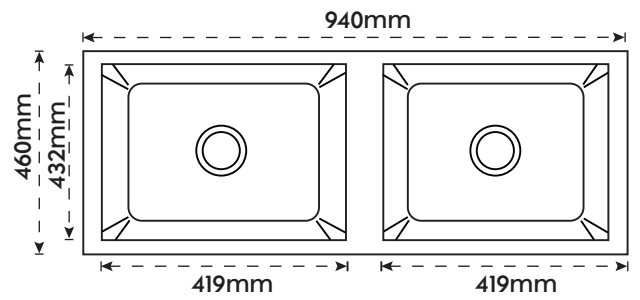

Sink-Single Bowl

Art No.	Length	Width	Depth	Bowl Size	Capacity	Material	Finish			₹
28925	765 (30")	460 (18")	230 (9")	28" x 16" x 9"	66000 (66L)	SS 304	Brushed	1	1	13490

Sink-Double Bowl

Art No.	Length	Width	Depth	Bowl Size 1	Bowl Size 2	Capacity	Material	Finish			₹
29020	940 (37")	460 (18")	230 (9")	17" x 16.5" x 9"	17" x 16.5" x 9"	82000 (41L x 2)	SS 304	Brushed	1	1	21480