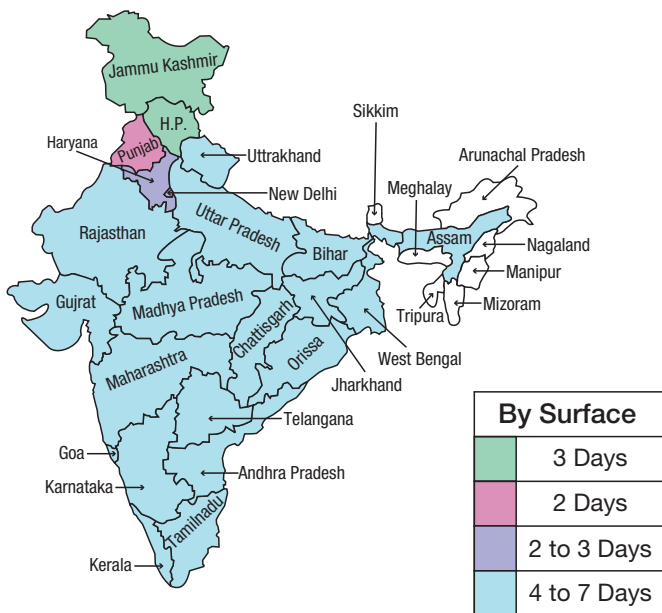

Terms & Conditions

- Door delivery available (extra charges may apply).
- Delivery days are approximate, VIKING (AIMTECH) cannot held responsible for delays in delivery.
- Major Cities and Town are likely to get goods in minimum period while small towns and villages can take maximum period in your zone.
- Logistic Charges can change without prior notice.