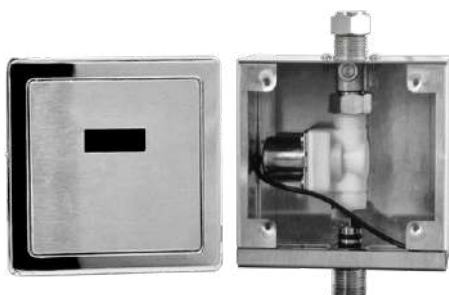

Urinal Sensor

Art No.	Material	Finish			₹
6450	SS 304	Brushed	1	6	7950