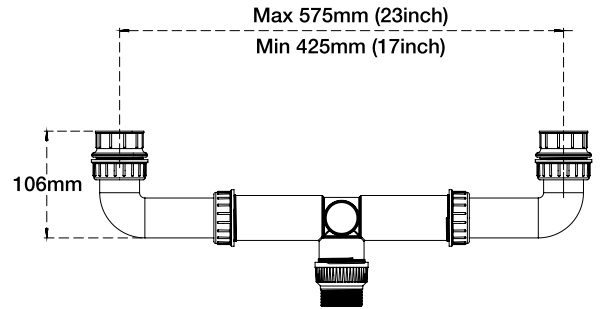

Wall Outlet
using P-Trap & Bottle Trap

Or

Floor Outlet
using waste pipe