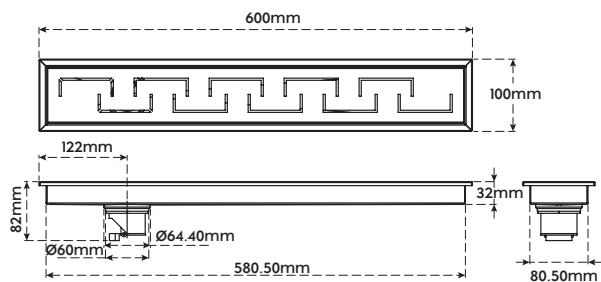

Shower Channel Drain - C Square

Art No.	Length	Width	Material	Finish	Center Hole / Side Hole	📦	♻️	₹
44666	600 (24")	100 (4")	SS 304	Brushed	Side Outlet	1	6	4290
44666 CO	600 (24")	100 (4")	SS 304	Brushed	Centre Outlet	1	6	4290
44666 - 900	900 (36")	100 (4")	SS 304	Brushed	Side Outlet	1	6	5990
44666 CO - 900	900 (36")	100 (4")	SS 304	Brushed	Centre Outlet	1	6	5990