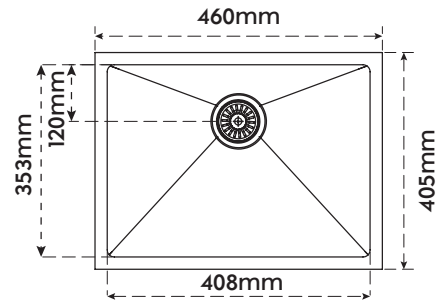

CUSTOMIZATION 3 - DRAIN HOLE POSITIONS

CUSTOMIZATION 4 - SIZE & COLOURS

Choose Colour

CHOICE OF PLACEMENT THE SINKS ON SHELF

NEW

Sink -Single Bowl

Art No.	Length	Width	Depth	Bowl Size	Capacity	Material	Finish			₹
28810	460 (18")	405 (16")	230 (9")	16" x 14" x 9"	33000 (33L)	SS 304	Brushed	1	1	9600