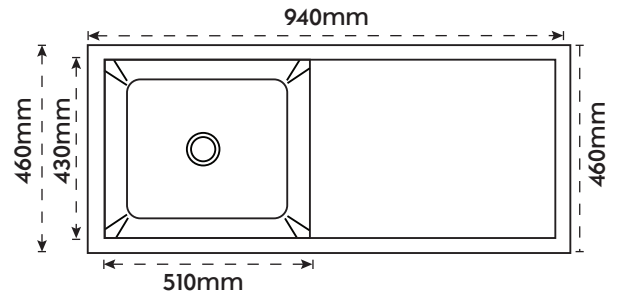

Sink with Drain Board