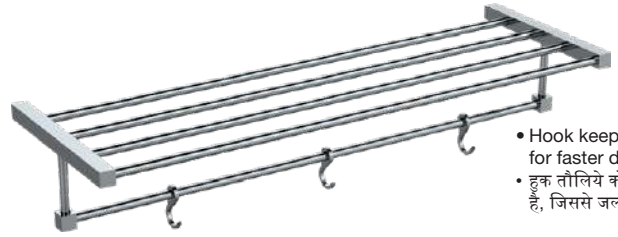

Art No.	Material	Finish			₹
1355	Brass	Polished CP	1	26	820

- Hook keeps towel spread for faster drying
- हुक तौलिये को फैला कर रखता है, जिससे जल्दी सूखता है

Towel Rack with Rail & Hooks
Square

Art No.	Length	Material	Finish			₹
1360	600 (24")	Brass	Polished CP	1	4	4050