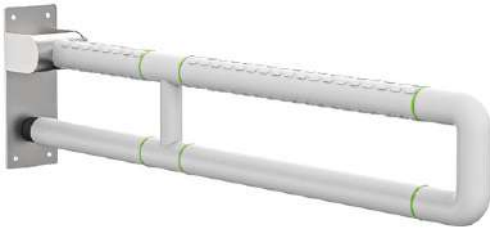

Grab Bar Handicapped- Protrude

90 Degree Rotation

- Rotation feature supports the user in many positions
- Protruding dimples for strong effective grip
- Foldable against wall for space-saving
- Swivel - up and down

Art No.	Material	Finish			₹
56633	ABS & Steel	White	1	5	5780