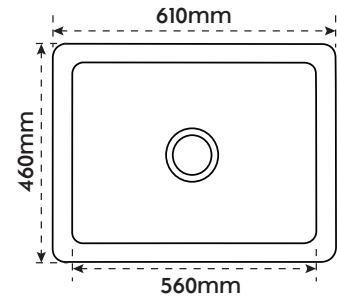

Art No.	Length	Width	Depth	Bowl Size	Capacity	Material	Finish			₹
28920	610 (24")	460 (18")	230 (9")	22" x 16" x 9"	52000 (52L)	SS 304	Brushed	1	1	12300