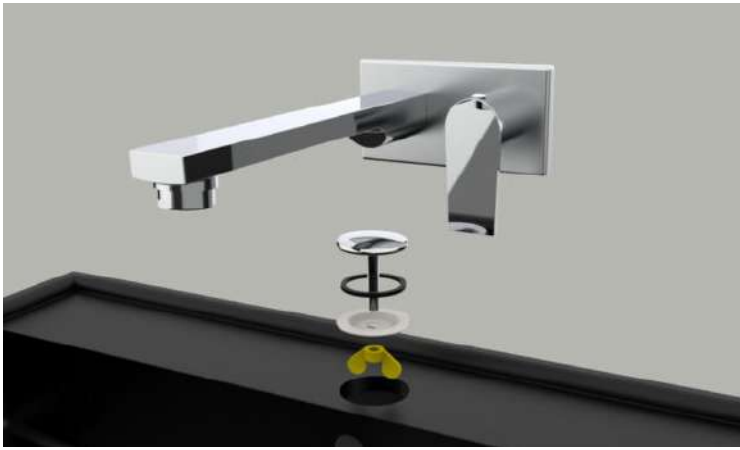

Wall Hung Chair Bracket

Art No.	Material	Finish			₹
9546	CI	Painted	1	2	1495

Cover for Basin/Sink Hole

Art No.	Dia	Material	Finish	📦	📦	₹
9590	40 (1-1/2")	Brass	Polished CP	15	180	265

WC / Urinal Fixing Screw Set
Fix Floor WC and Urinals