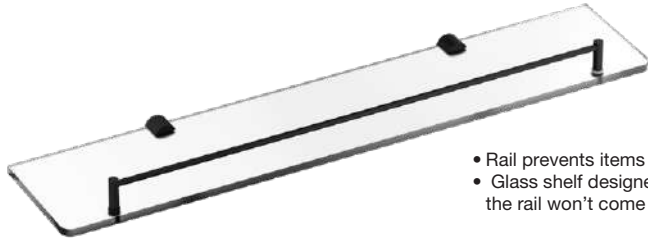

- Rail prevents items from falling
- Glass shelf designed so that the rail won't come off

Glass Shelf with Rail
H20

Art No.	Length	Height	Thickness	Finish			₹
1975	300 (12")	120(4-3/4")	8	Transparent	1	12	1160
1976	450 (18")	120(4-3/4")	8	Transparent	1	12	1250
BL 1976	450 (18")	120(4-3/4")	8	Transparent	1	12	1590
G 1976	450 (18")	120(4-3/4")	8	Transparent	1	12	1930
RG 1976	450 (18")	120(4-3/4")	8	Transparent	1	12	1930
FG 1976	450 (18")	120(4-3/4")	8	Transparent	1	12	1930
1977	600 (24")	120(4-3/4")	8	Transparent	1	12	1450
BL 1977	600 (24")	120(4-3/4")	8	Transparent	1	12	1650
G 1977	600 (24")	120(4-3/4")	8	Transparent	1	12	1975
RG 1977	600 (24")	120(4-3/4")	8	Transparent	1	12	1975
FG 1977	600 (24")	120(4-3/4")	8	Transparent	1	12	1975