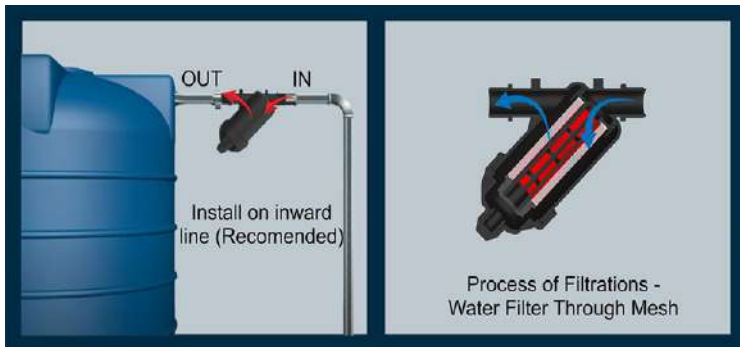

Line Stainer

Art No.	Thread Size 1	Type 1	Thread Size 2	Type 2	Material	Finish	📦	♻️	₹
14015	20 (3/4")	Outer	20 (3/4")	Outer	Polypropylene (PP)	Raw	1	7	940
14016	25 (1")	Outer	25 (1")	Outer	Polypropylene (PP)	Raw	1	6	950
14017	32 (1-1/4")	Outer	32 (1-1/4")	Outer	Polypropylene (PP)	Raw	1	4	1990
14018	40 (1-1/2")	Outer	40 (1-1/2")	Outer	Polypropylene (PP)	Raw	1	4	2200
14019	50 (2")	Outer	50 (2")	Outer	Polypropylene (PP)	Raw			2690