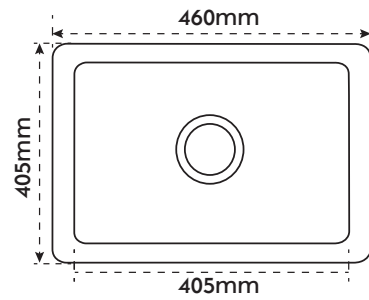

Art No.	Length	Width	Depth	Bowl Size	Capacity	Material	Finish			₹
28880	1150 (45")	510 (20")	230 (9")	21" x 18" x 9"	112000 (56L x 2)	SS 304	Brushed	1	1	18260

Sink -Single Bowl