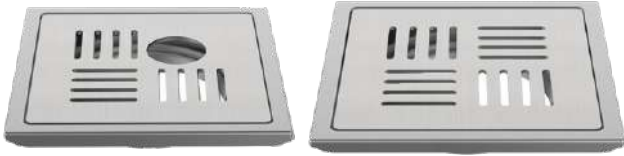

Square Drain

Square Drain

- specify Max trap Size

Art No.	Art with Hole	Length	Width	Material	Finish	📦	📦	₹
39610	39611	150 (6")	150 (6")	SS 304	Brushed	1	60	615
BL 39610	-	150 (6")	150 (6")	SS 304	Matt Black	1	20	1090
BG 39610	-	150 (6")	150 (6")	SS 304	Gold PVD Brushed	1	20	2390
BRG 39610	BRG 39611	150 (6")	150 (6")	SS 304	Rose Gold Brushed	1	20	--