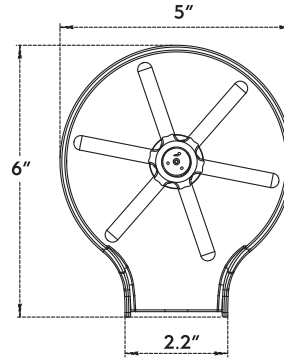

NEW

Wall Mount Commercial Kitchen Sink Single Hole

350 (14") L x 250 (10") W x 125 (5") D one Hole for Mixer Tap 150mm Gap

Art No.	Length	Width	Depth	Bowl Size	Capacity	Material	Finish			₹
C9300_1	17"	380 (15")	125 (5")	14" X 10" x 5"	11.5 L	SS 304	Brushed			6190
C9300_6	17"	380 (15")	125 (5")	14" X 10" x 5"	11.5 L	SS 304	Brushed			6190

- Most efficient rinser.
- Install on either hot or cold water supply lines.
- Mounts on a standard countertop hole.
- Useful to rinse a wide variety of cups, bottles and glasses.

Glass Rinser for Kitchen Sinks

Art No.	Thread Size	Dia	Length	Material	Finish	Colour			₹
C4400-V2	15 (1/2")	125 (5")	150 (6")	ABS	Matt Black	Black	1	10	2890

- Expandable on Cooktop to reach all stations
- Foldable to Save Space

Art No.	Thread Size	Material	Finish			₹
29242	15 (1/2")	SS 304	Brushed	1	4	7850

Pot Filler- Aquareach

can cover max. 600mm area in 180degree