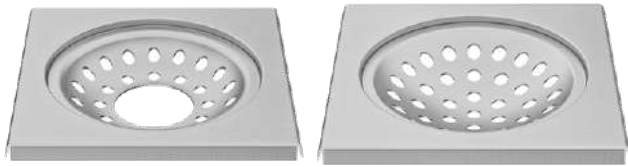

Drain Round Hinged

Art No.	Art with Hole	Dia	Material	Finish			₹
41103	-	100 (4")	SS 201	Polished	35	210	85
41105	41115	125 (5")	SS 201	Polished	25	150	105

Drain Round - One Piece

Art No.	Art with Hole	Dia	Material	Finish			₹
41302	-	50 (2")	SS 201	Polished	30	600	41
41313	41314	75 (3")	SS 201	Polished	30	360	38
41313 S4	-	75 (3")	SS 304	Polished	30	360	72
41324	41325	100 (4")	SS 201	Polished	35	210	56
41335	41336	125 (5")	SS 201	Polished	35	210	63
41337	-	125 (5")	SS 304	Polished	35	210	105