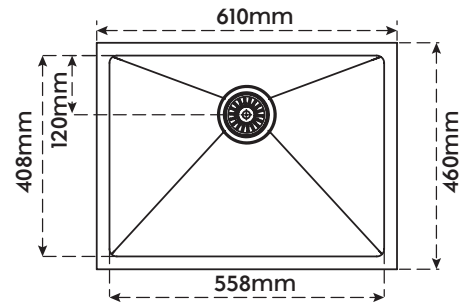

NEW

Art No.	Length	Width	Depth	Bowl Size	Capacity	Material	Finish			₹
28810	460 (18")	405 (16")	230 (9")	16" x 14" x 9"	33000 (33L)	SS 304	Brushed	1	1	9600

NEW

Art No.	Length	Width	Depth	Bowl Size	Capacity	Material	Finish			₹
28815	535 (21")	460 (18")	230 (9")	19" x 16" x 9"	45000 (45L)	SS 304	Brushed	1	1	9980

NEW

Art No.	Length	Width	Depth	Bowl Size	Capacity	Material	Finish			₹
28820	610 (24")	460 (18")	230 (9")	22" x 16" x 9"	52000 (52L)	SS 304	Brushed	1	1	10160

NEW

Art No.	Length	Width	Depth	Bowl Size	Capacity	Material	Finish			₹
28825	765 (30")	460 (18")	230 (9")	28" x 16" x 9"	66000 (66L)	SS 304	Brushed	1	1	12760

4 Side Slope

Water flows smoothly toward the drain from all directions.

2.5mm Thick Rim

Enhanced Strength, Better Stability and Long-Lasting Performance

Sound Absorber Pads

Reduces acoustic vibration from running water for quieter performance.