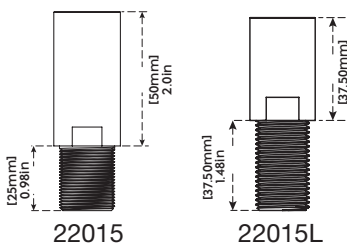

Designed for West Bengal Both threads
37mm long