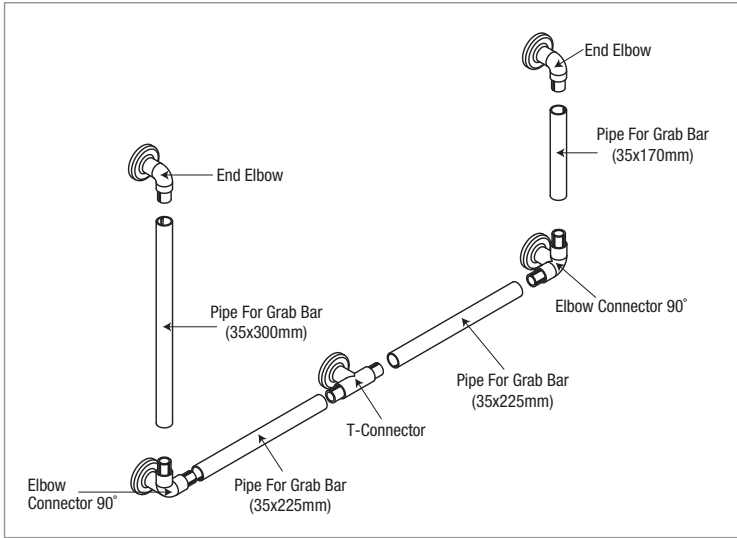

Breakup parts used in Concept 1 & 2

Pipe for Grab Bar

Art No.	Length	Dia	Material	Colour	📦	📦	₹
56740	170 (6-3/4")	35	ABS	White	1	48	320
56744	225 (9")	35	ABS	White	1	70	360
56747	300 (12")	35	ABS	White	1	48	520
56752	375 (15")	35	ABS	White	1	36	650
56755	530	35	ABS	White	2	32	1040
56757	835	35	ABS	White			1599

Art No.	Material	Colour	📦	📦	₹
56762	ABS	White	1	42	410