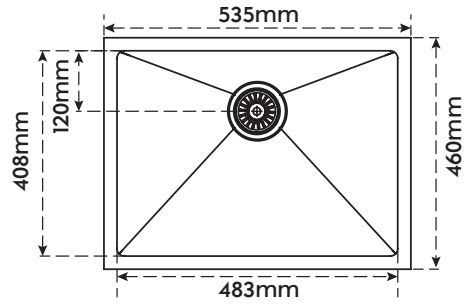

NEW

Art No.	Length	Width	Depth	Bowl Size	Capacity	Material	Finish			₹
28810	460 (18")	405 (16")	230 (9")	16" x 14" x 9"	33000 (33L)	SS 304	Brushed	1	1	9600

NEW

Art No.	Length	Width	Depth	Bowl Size	Capacity	Material	Finish			₹
28815	535 (21")	460 (18")	230 (9")	19" x 16" x 9"	45000 (45L)	SS 304	Brushed	1	1	9980

NEW

Art No.	Length	Width	Depth	Bowl Size	Capacity	Material	Finish			₹
28820	610 (24")	460 (18")	230 (9")	22" x 16" x 9"	52000 (52L)	SS 304	Brushed	1	1	10160

NEW

Art No.	Length	Width	Depth	Bowl Size	Capacity	Material	Finish			₹
28825	765 (30")	460 (18")	230 (9")	28" x 16" x 9"	66000 (66L)	SS 304	Brushed	1	1	12760

4 Side Slope

Water flows smoothly toward the drain from all directions.

2.5mm Thick Rim

Enhanced Strength, Better Stability and Long-Lasting Performance

Sound Absorber Pads

Reduces acoustic vibration from running water for quieter performance.