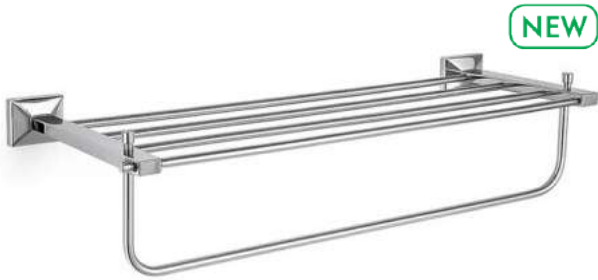

Art No.	Finish			₹
2120	Polished CP	1	26	595

NEW

Robe Hook

Art No.	Finish			₹
2122	Polished CP	1	75	445

Towel Rail

Art No.	Length	Finish			₹
2124	600 (24")	Polished CP	1	16	975

Toilet Paper Holder

Art No.	Finish			₹
2128	Polished CP	1	26	740