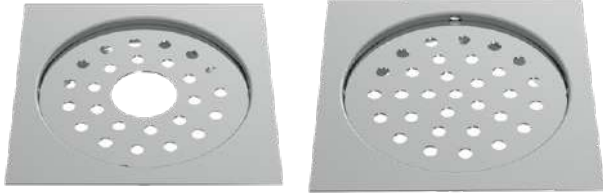

Drain Flat with Frame

Art No.	Art with Hole	Length	Width	Material	Finish	📦	📦	₹
40913	40914	100 (4")	100 (4")	SS 430	Polished	35	210	135
39241	39241 H	100 (4")	100 (4")	SS 304	Brushed	35	210	175
40915 A	40916 A	125 (5")	125 (5")	SS 430	Polished	30	180	158
39242	39245	125 (5")	125 (5")	SS 304	Brushed	30	180	250
40920	40921	150 (6")	150 (6")	SS 430	Polished	18	72	215
39250	39251	150 (6")	150 (6")	SS 304	Brushed	18	72	365
Art No.		Replacement Part					₹	
39242.01.01 X 1		Jali (cover) itself for 39242 & 39328					--	
40915A.02 X 1		Jali (cover) itself for 40915A 40905A					--