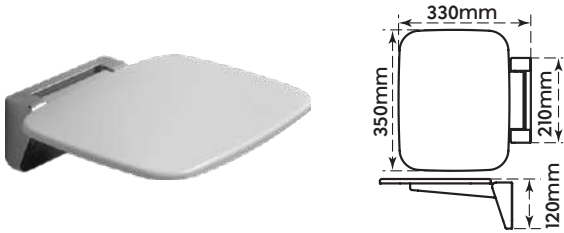

Art No.	Colour			₹
704	White	1	5	6720

Chair/Stool Foldable

- Weight capacity upto 150kgs