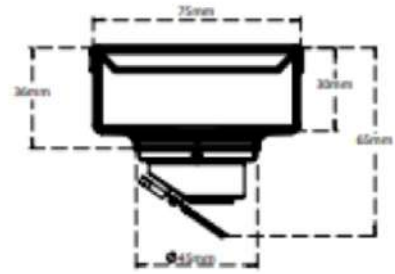

Tile/Marble Shower Channel Drain
Outlet OD 44 mm

- 44mm outlet - fits standard 50mm SWR pipes
- 44mm ड्रेनेज - फिट 50mm SWR पाइप के फॉर शॉवर ड्रे

Art No.	Length	Width	Material	Finish	Center Hole / Side Hole	📦	📦	₹
44645	600 (24")	75 (3")	SS 304	Brushed	Side Outlet	1	6	4990
44645 CO	600 (24")	75 (3")	SS 304	Brushed	Centre Outlet	1	6	4990
44647	900 (36")	75 (3")	SS 304	Brushed	Side Outlet	1	6	7490
44647 CO	900 (36")	75 (3")	SS 304	Brushed	Centre Outlet	1	6	7490