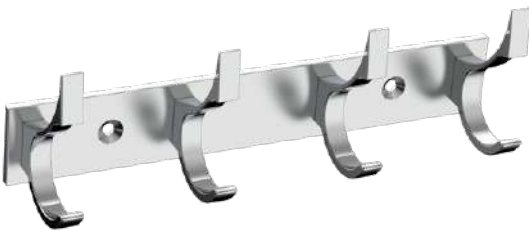

Wall Hook 4 Double

Art No.	Length	Finish			₹
2477	185	Polished CP	1	36	290
2477-6	295	Polished CP	2	30	450