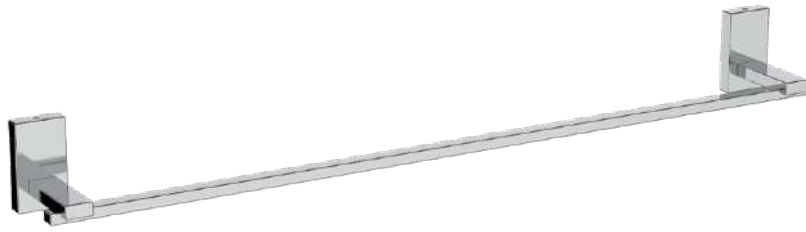

Towel Rail

Art No.	Length	Finish			₹
2224	600 (24")	Polished CP	1	16	1060

Art No.	Finish			₹
2228	Polished CP	1	26	850